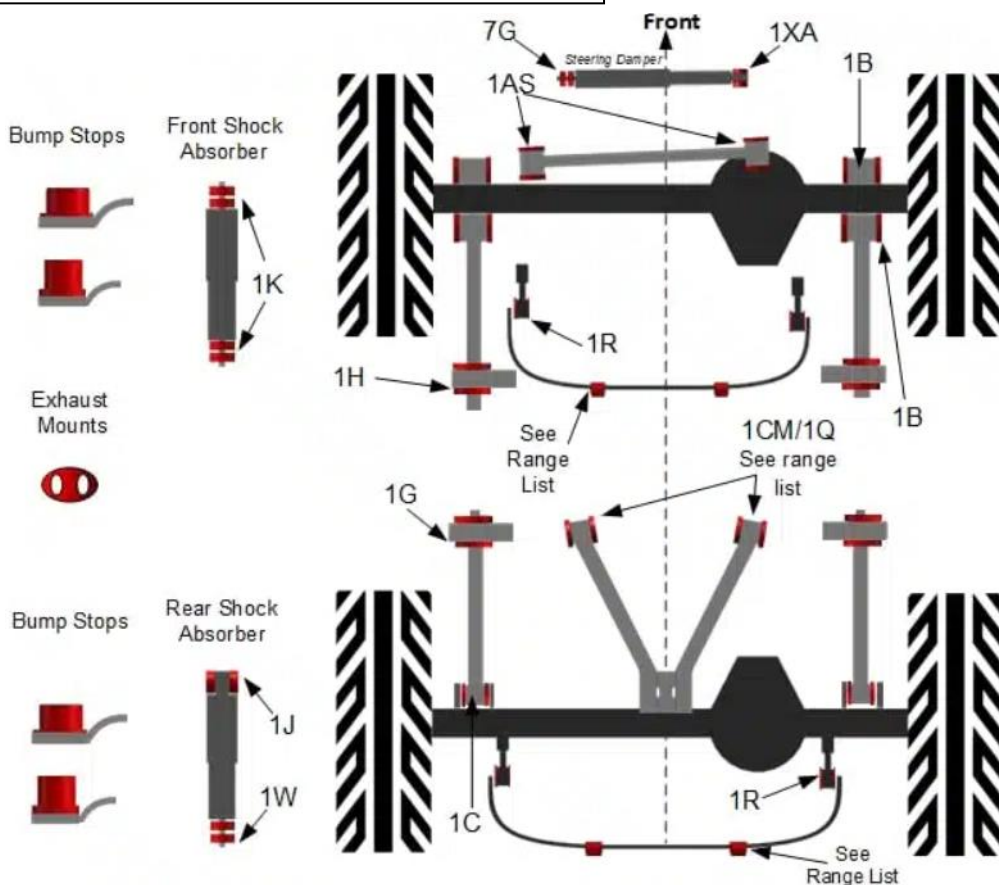

Polybush®

ANTI ROLL BAR BUSH KIT

COMFORT BLUE KIT17

Range Rover Classic from 1986 – 1994

Defender from 1994 – 2016

Discovery 1

Part Number: **LL1359PBB**

QUALITY PARTS AND ACCESSORIES